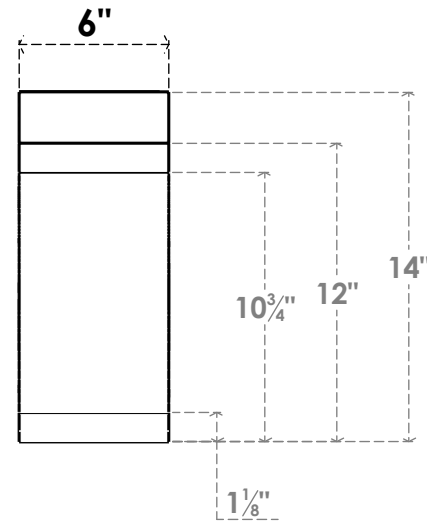

ITEM NUMBER: BRCPC060X14000X14000LEC

6"W X 14"D X 14"H LEGACY ARCHITECTURAL GRADE PVC CLOSED KNEE BRACE

SIDE PROFILE

FRONT PROFILE

ISOMETRIC

EKENA MILLWORK
2300 WEST MAIN ST.
CLARKSVILLE, TX 75426
TOLL FREE: 866-607-0453
WWW.EKENAMILLWORK.COM