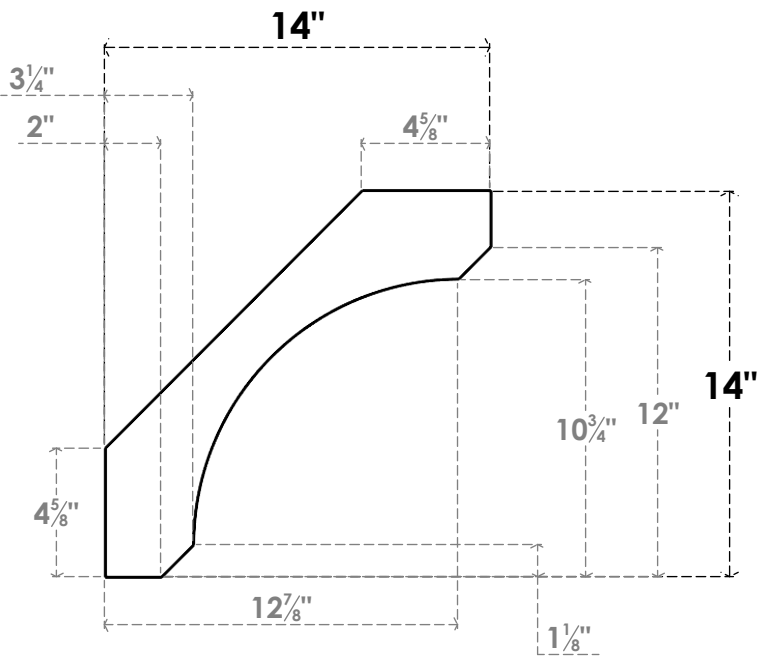

ITEM NUMBER: BRCPC060X14000X14000LEC

6"W X 14"D X 14"H LEGACY ARCHITECTURAL GRADE PVC CLOSED KNEE BRACE

SIDE PROFILE

FRONT PROFILE

ISOMETRIC

EKENA MILLWORK
2300 WEST MAIN ST.
CLARKSVILLE, TX 75426
TOLL FREE: 866-607-0453
WWW.EKENAMILLWORK.COM

NOTES

1. INSTALLATION TO BE COMPLETED IN ACCORDANCE WITH MANUFACTURER'S SPECIFICATIONS.
2. DRAWING MAY NOT BE TO SCALE
3. THIS DRAWING IS INTENDED FOR DESIGN AND PLANNING PURPOSES ONLY.
4. ALL INFORMATION CONTAINED HEREIN WAS CURRENT AT THE TIME OF DEVELOPMENT BUT MUST BE REVIEWED AND APPROVED BY THE PRODUCT MANUFACTURER TO BE CONSIDERED ACCURATE.
5. ARCHITECTURAL GRADE PVC PRODUCTS ARE MADE FROM EXPANDED CELLULAR PVC AND COME NATURALLY WHITE BUT MAY BE PAINTED